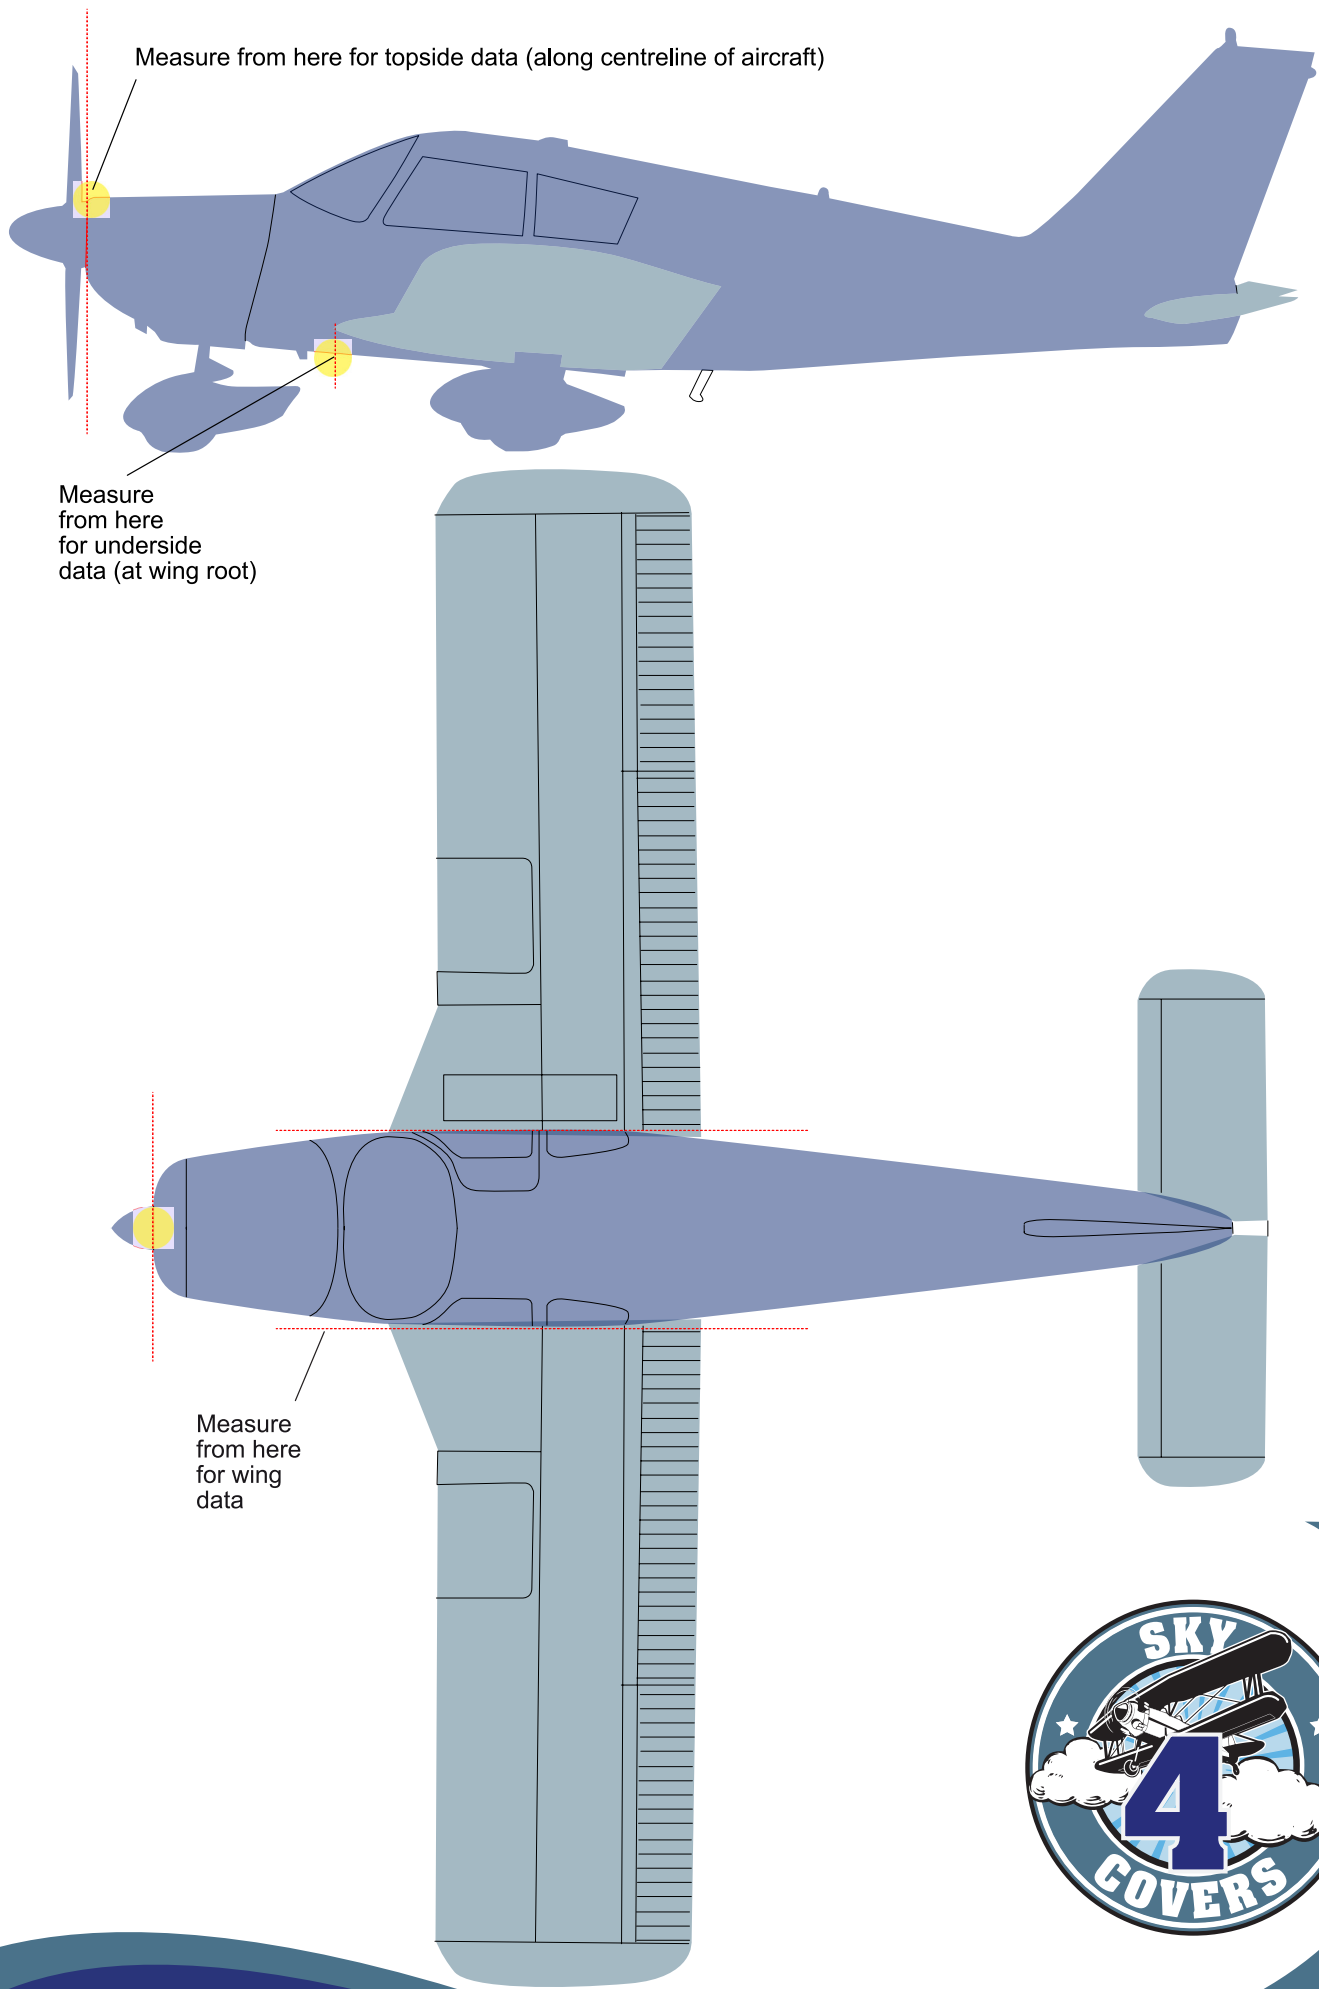

# Low Wing Measurement Sheet

Measure from here for topside data (along centreline of aircraft)

Measure from here for underside data (at wing root)

Measure from here for wing data

Measure from here in the centre for  
topside and underside data

Measure from here  
for wing data