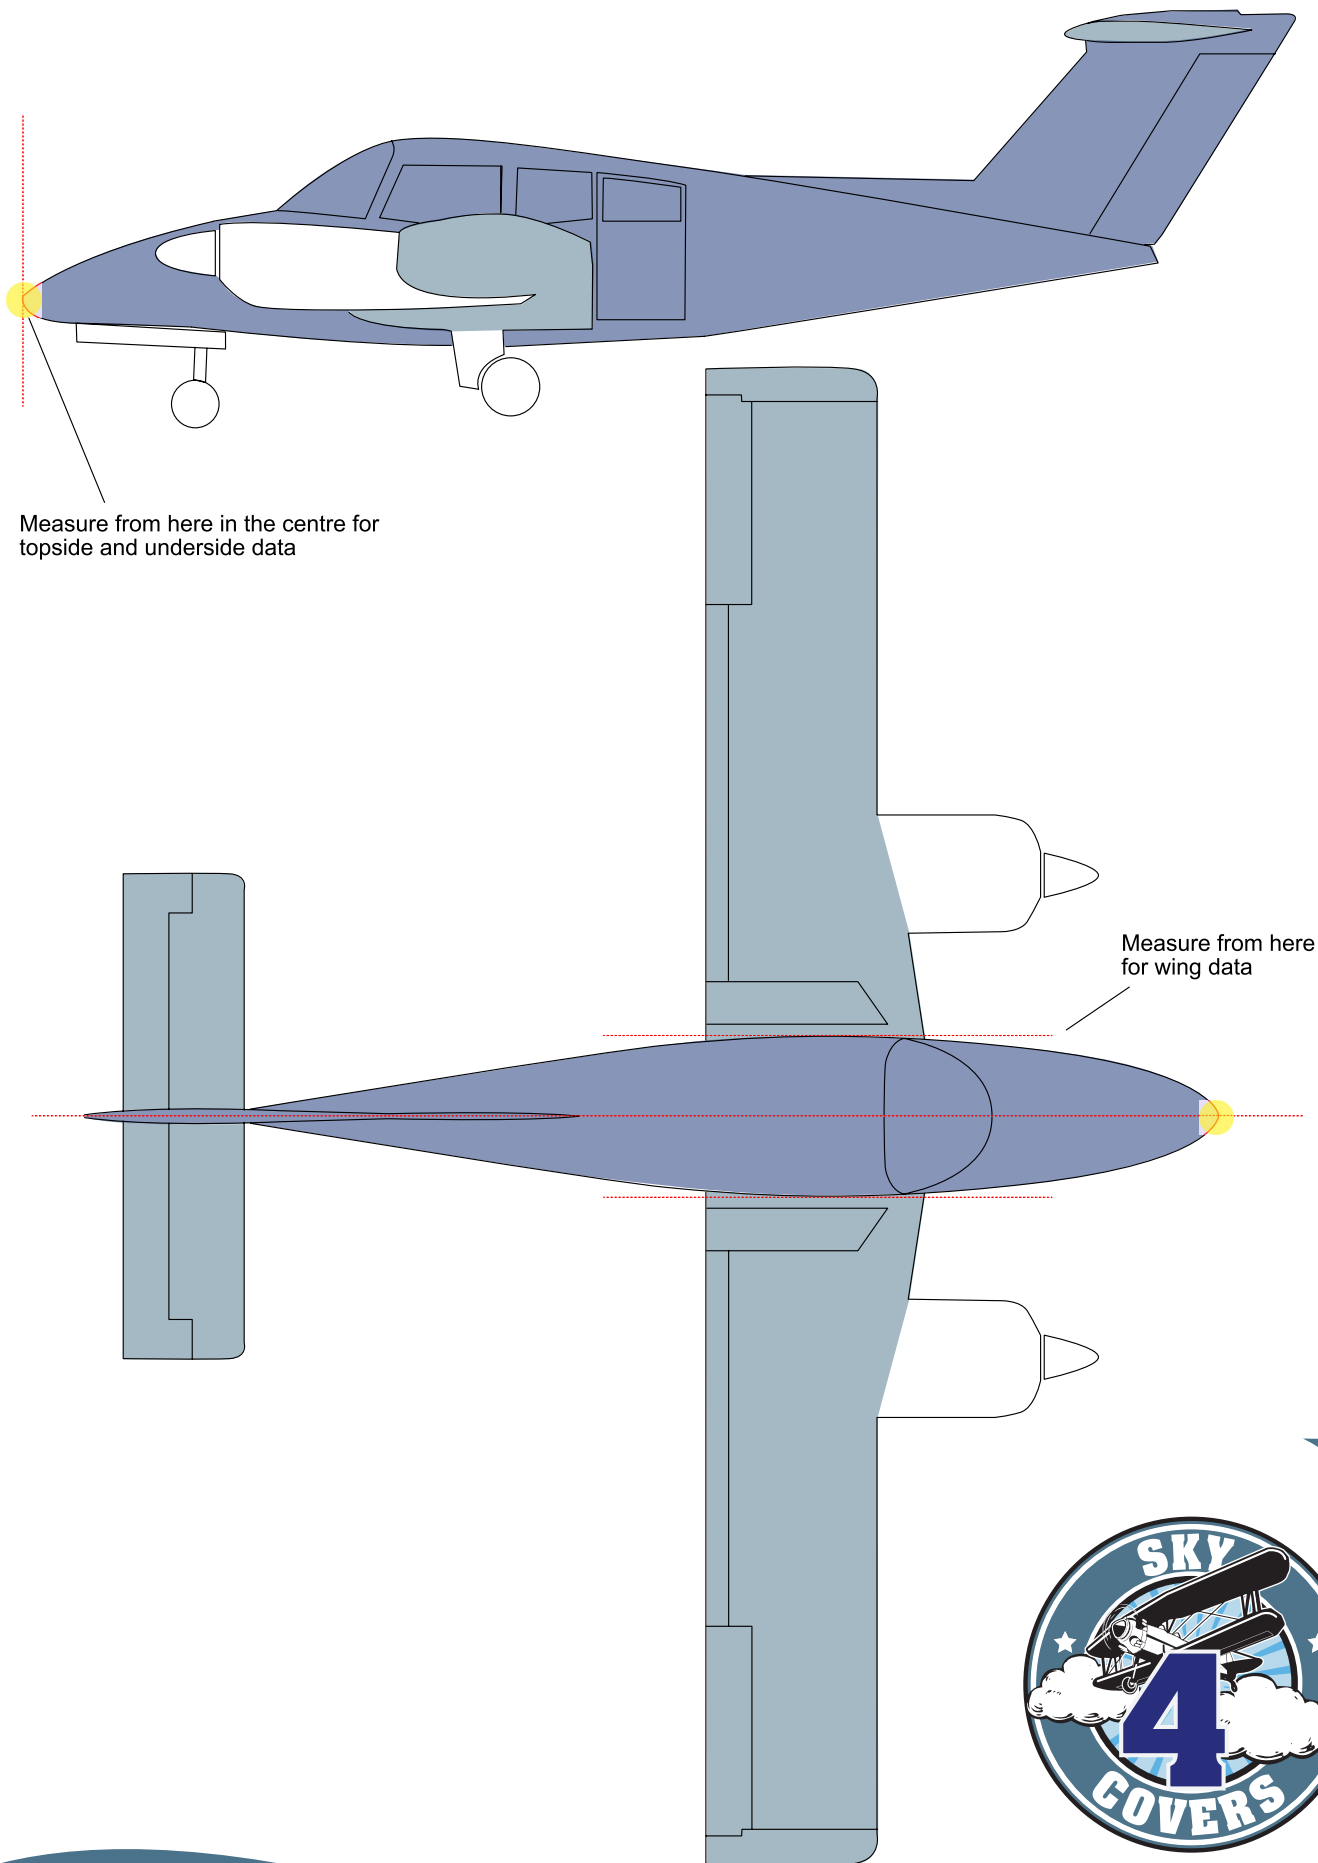

# Low Wing Measurement Sheet

Measure from here for topside data (along centreline of aircraft)

Measure from here for underside data (at wing root)

Measure from here for wing data

Measure from here in the centre for  
topside and underside data

Measure from here  
for wing data